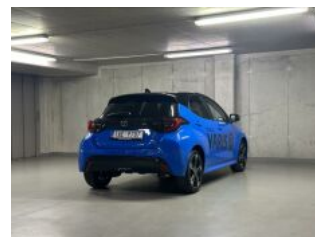

> Car history:

Service book, First owner, Purchased in CZ