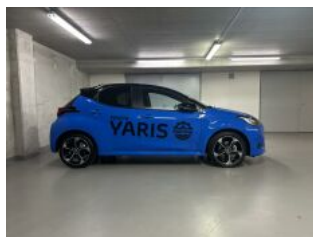

> Car history:

Service book, First owner, Purchased in CZ