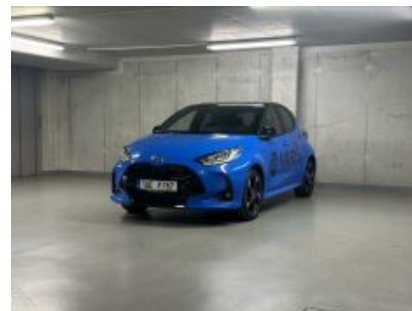

> Technical characteristics

Mileage:	15 000 km	Year:	09/2024
Category:	Used	Type:	hatchback
Engine Capacity:	1500 cm³	Fuel:	hybrid - benzin
Engine power:	96 kW	Color:	blue metallic
Number of doors:	5	Number of seats:	5
Transmission:	automatic transmission		
VIN:	YARKFAF3100005654		