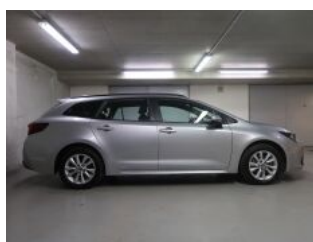

> Car history:

Service book, Purchased in CZ