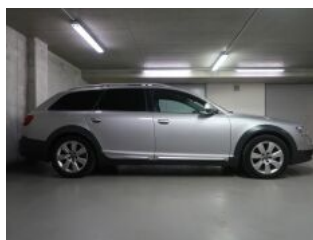

> Historie vozu:

Servisní kniha, Koupeno v CZ