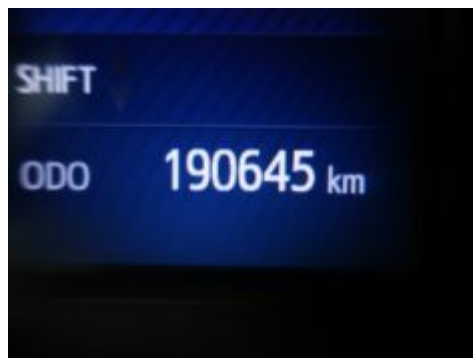

**Web:** <http://www.emilfrey.cz/>

**Cena: 249 900 Kč vč. DPH**

> FOTOGALERIE VOZU

Těšíme se na Vaši návštěvu

Prodej ojetých vozů  
+420 800 111 234

Výkup ojetých vozů  
+420 725 940 141

The image shows a car dealership advertisement. At the top, the text "Těšíme se na Vaši návštěvu" is written in blue. Below this is the "Emil Frey" logo, which consists of a blue gear icon with the name "Emil Frey" inside. The background of the advertisement is a photograph of a car showroom with several vehicles. A semi-transparent dark grey box is overlaid on the bottom half of the image, containing contact information for used car sales and purchase.